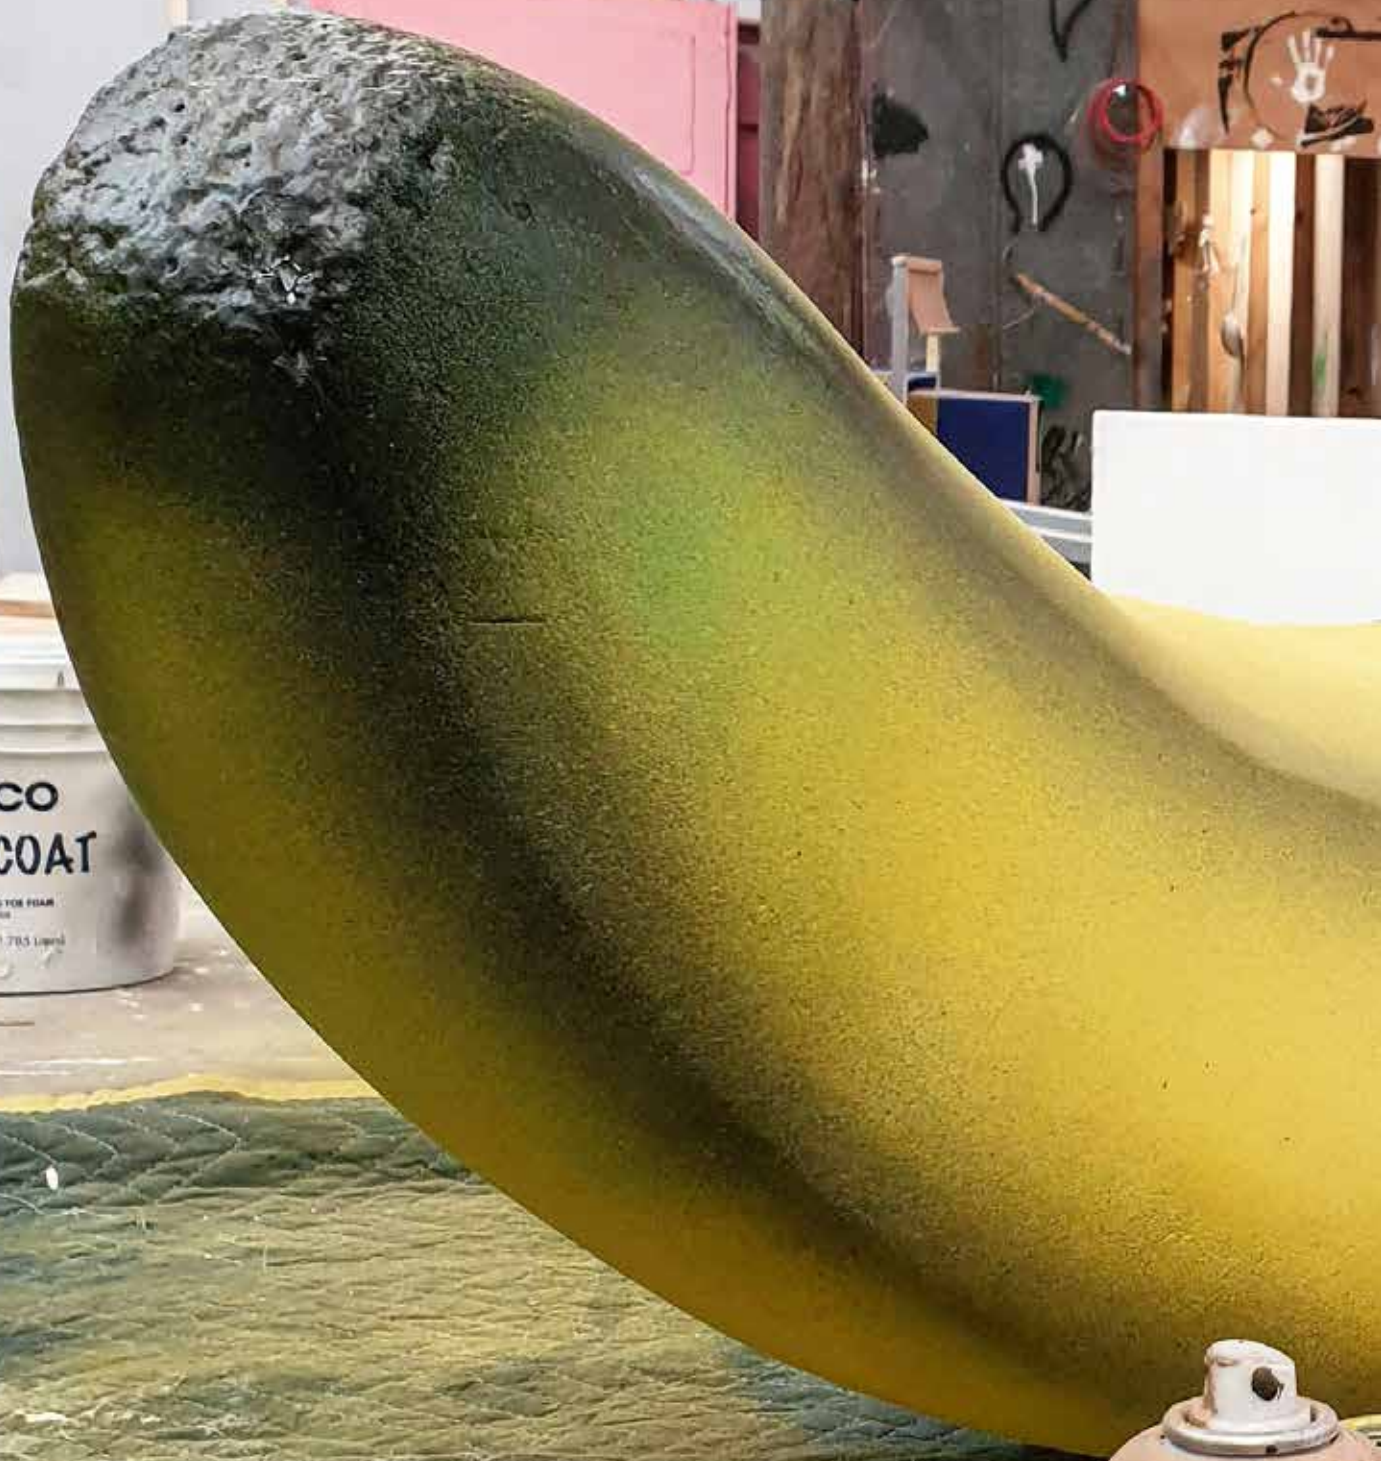

Phone 9558 8999